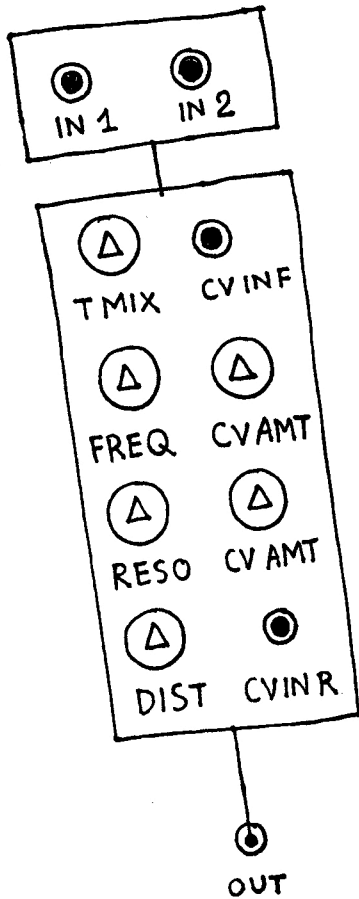

BLOCK DIAGRAM